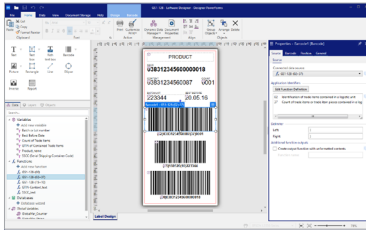

Jeremy Annable, Business Systems Manager, IAE

We needed to standardize labeling across our facilities. With Loftware Cloud, we have the benefits of a secure SaaS solution, integrated with our existing cloud infrastructure. As our business continues to grow, Loftware Cloud gives us an easy way to customize and scale our labeling operations."

Jay Stowell, Director of IT at Wada Farms Marketing Group

From label template to print

EVERYTHING YOU NEED TO MANAGE LABELING

Easily design barcode labels in minutes

Loftware Cloud includes a built-in label designer that delivers a familiar Microsoft Word-like user experience. You can quickly design professional labels and multi-page supply chain documents, such as delivery notes, packing slips and invoices. No IT help, barcoding knowledge or designer training necessary.