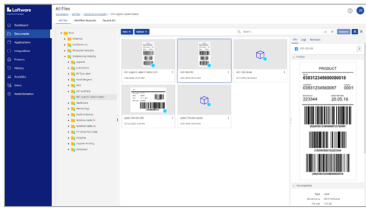

Jay Stowell, Director of IT at Wada Farms Marketing Group

From label template to print

EVERYTHING YOU NEED TO MANAGE LABELING

Easily design barcode labels in minutes

Loftware Cloud includes a built-in label designer that delivers a familiar Microsoft Word-like user experience. You can quickly design professional labels and multi-page supply chain documents, such as delivery notes, packing slips and invoices. No IT help, barcoding knowledge or designer training necessary.

Centrally store your labels and access them from anywhere

Loftware Cloud contains a centralized storage system for all of your labels. Access the latest, up-to-date label templates anytime, anywhere, from a web browser.