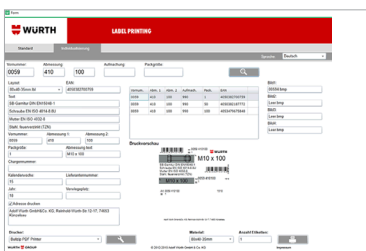

Centrally store your labels and access them from anywhere

Loftware Cloud contains a centralized storage system for all of your labels. Access the latest, up-to-date label templates anytime, anywhere, from a web browser.

Guarantee accuracy by integrating with your product data

Loftware Cloud integrates label printing with your product data, giving you a single source of truth and preventing errors and mislabeling.

Designed to meet the needs of businesses of all sizes, Loftware Cloud also enables you to integrate printing with your ERP system or other cloud or on premise business applications, such as SAP, MS Dynamics, Workday, NetSuite,...