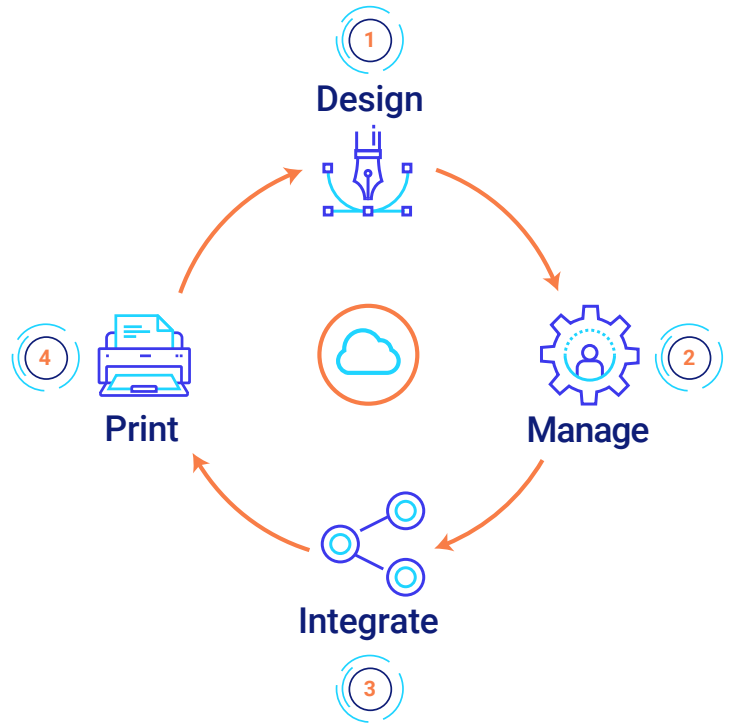

The simplest way to design and print labels

Loftware Cloud is the simplest, yet most comprehensive, cloud labeling solution on the market. It helps businesses of all sizes manage labeling, from label design to print and every step in between.

Why Loftware Cloud?

Be up and running in minutes
with minimal IT resources

Integrate labeling
with your product data

Simply design labels
from any computer in any location

Easily scale printing
across your business

Securely store and manage
labels and data in the Loftware Cloud

Pay on subscription
and lower your TCO

What our customers say

Implementing Loftware solved a lot of IT problems. We don't have the security implications we had with the previous system. We've moved quite a few of our systems to the cloud. The fact that we could have labeling in the cloud as well gave us a lot more flexibility in terms of integrations and APIs."

Jay Stowell, Director of IT at Wada Farms Marketing Group

From label template to print

EVERYTHING YOU NEED TO MANAGE LABELING

Easily design barcode labels in minutes

Loftware Cloud includes a built-in label designer that delivers a familiar Microsoft Word-like user experience. You can quickly design professional labels and multi-page supply chain documents, such as delivery notes, packing slips and invoices. No IT help, barcoding knowledge or designer training necessary.