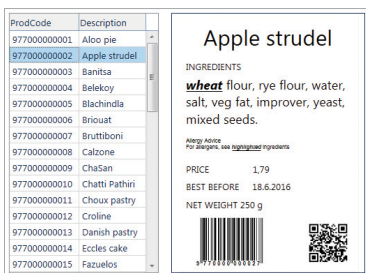

Guarantee accuracy by integrating with your product data

Loftware Cloud integrates label printing with your product data, giving you a single source of truth and preventing errors and mislabeling.

Designed to meet the needs of businesses of all sizes, Loftware Cloud also enables you to integrate printing with your ERP system or other cloud or on premise business applications, such as SAP, MS Dynamics, Workday, NetSuite,...